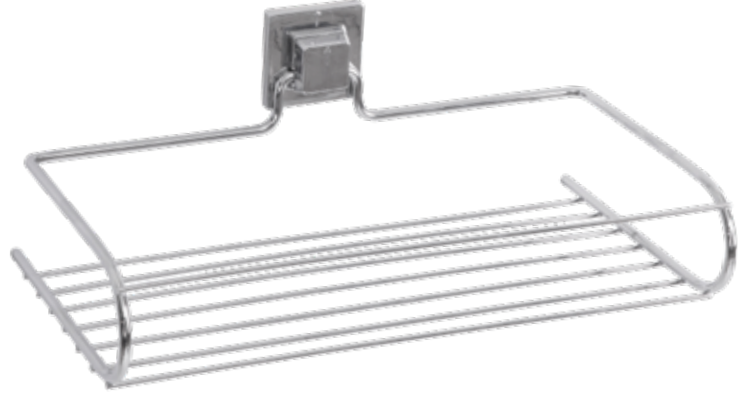

TEKLİ BANYO RAFI DİKDÖRTGEN
SINGLE BATH SHELF RECTANGLE
38068