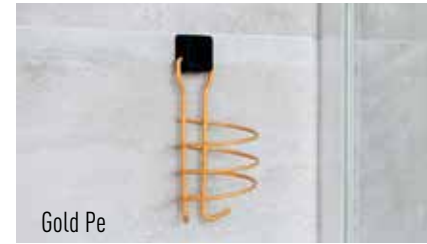

MATKAP & VİDA KULLANMAYA SON NO DRILLS AND SCREWS
APPLY GLUE AND WAIT AT LEAST 6 HOURS
Not affected by Water and Moisture. Sticks and Not Falls Down.

Tüm Yüzeylerde
on all surfaces

Ölçü Size	Ağırlık Weight	Koli İçi Adet Units Per Package
9 x 9.5 x 19.5 cm	210 g	32

FÖN MAKİNESİ ASKISI HAIR DRYER HOLDER 38070

- Krom Kaplama
- Patentli Montaj Sistemi
- Ofset Kutu
- Chrome Plated
- Patented Mounting System
- Color Box

Siyah / Black

Gold Pe

Antrasit / Anthracite

Beyaz / White

FÖN MAKİNESİ ASKISI HAIR DRYER HOLDER 38070

- Pe Kaplama
- Patentli Montaj Sistemi
- Ofset Kutu
- Pe Plated
- Patented Mounting System
- Color Box

MATKAP & VİDA KULLANMAYA SON NO DRILLS AND SCREWS
APPLY GLUE AND WAIT AT LEAST 6 HOURS
Not affected by Water and Moisture. Sticks and Not Falls Down.

Tüm Yüzeylerde
on all surfaces

Ölçü Size	Ağırlık Weight	Koli İçi Adet Units Per Package
9.2 x 9.7 x 19.7 cm	228 g	32